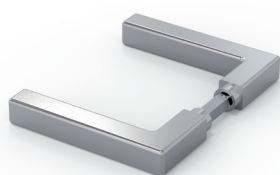

Maniglie disponibili

Available handles

607W